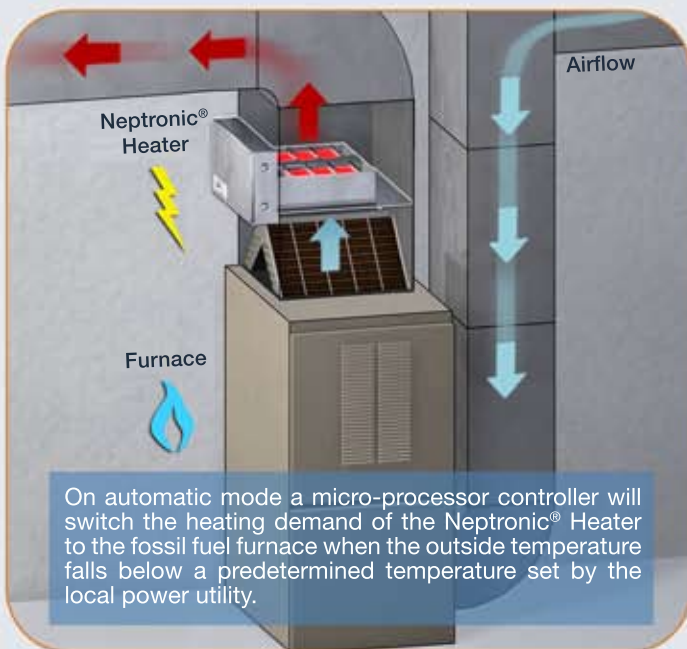

neptronic®

ELECTRIC PLENUM HEATER FOR DUAL-ENERGY HEATING

Dual-Energy Heating System Reduce your costly consumption of fossil fuel energy!

Dual-Energy by Neptronic is a heating system that is designed to upgrade your existing fossil fuel based system with the addition of electric heat. The installation is fast and easy with no need to replace your entire heating system. The electric heater becomes the primary source of energy while the existing oil or gas fired furnace acts as an auxiliary source. Lower electricity rates and rebates in some cities provide the advantage of lowering your energy bills while reducing your carbon footprint.

Easy mode change
with the 3-position
selection switch

Features

- Mode selection switch (Oil, Dual-Energy, Electricity)
- Operating mode indicator lights
- Deflectors supplied to optimize the air flow passage through the heating elements
- Qualifies you for special rebates or discounts from your local power utility where available
- More environmentally-friendly than a single fossil fuel system (produces less greenhouse gases)
- 5-year warranty on the Neptronic® dual-energy electric heaters

- Galvanised steel

- Automatic reset thermal cut-out and manual reset cut-out

- Built-in controller for the heating system allows you to switch automatically or manually from electricity to fuel

Top View