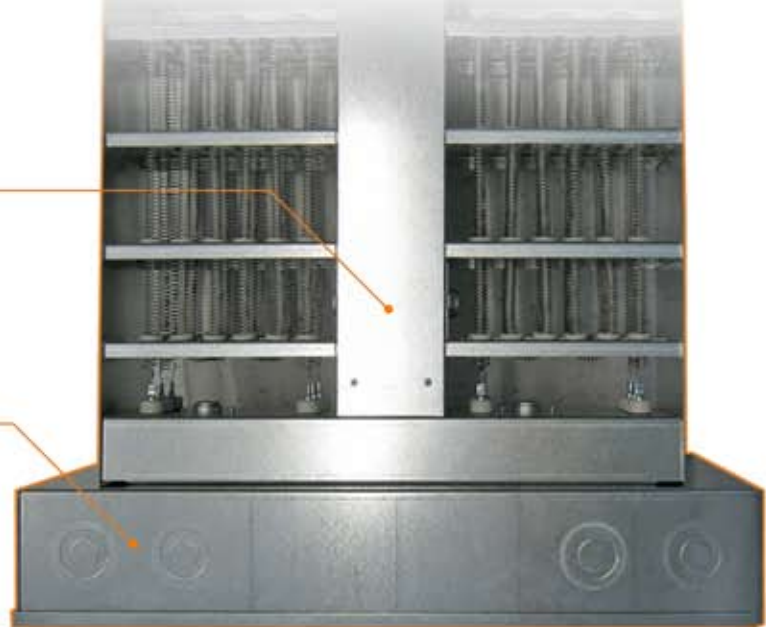

- Galvanised steel

- Automatic reset thermal cut-out and manual reset cut-out

- Built-in controller for the heating system allows you to switch automatically or manually from electricity to fuel

Top View