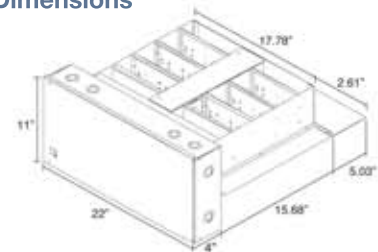

Dimensions

Distributed by:

neptronic

Head Office

National Environmental Products Ltd
400 Lebeau Blvd, Montréal, Québec H4N 1R6
Tel.: (514) 333-1433 Fax: (514) 333-3163
Toll Free(canada/usa): 1-800-361-2308

U.S. Office

NEP Inc.

1300 E. Hillsboro Blvd, Suite 200 Deerfield Beach, Florida 33441
Tel.: (954) 421-6216 Fax: (954) 421-8785

www.neptronic.com