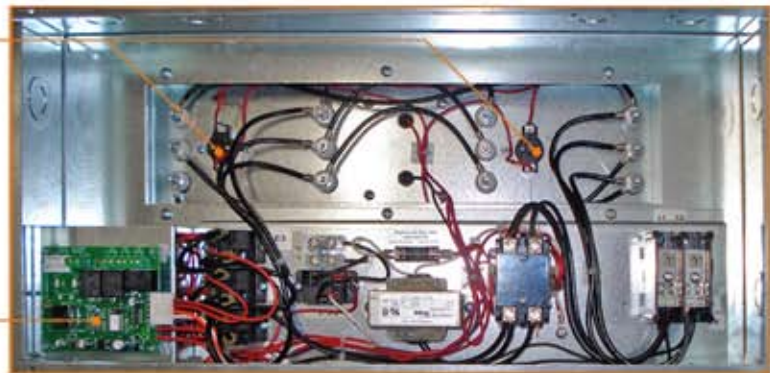

- Galvanised steel

- Automatic reset thermal cut-out and manual reset cut-out

- Built-in controller for the heating system allows you to switch automatically or manually from electricity to fuel

Top View