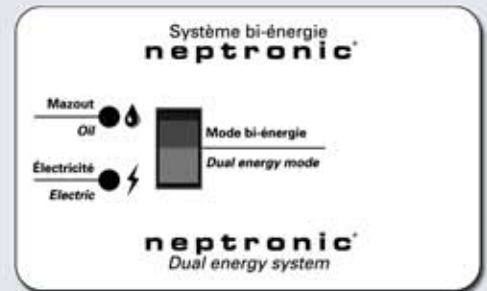

neptronic®

ELECTRIC PLENUM HEATER FOR DUAL-ENERGY HEATING

Dual-Energy Heating System Reduce your costly consumption of fossil fuel energy!

Dual-Energy by Neptronic is a heating system that is designed to upgrade your existing fossil fuel based system with the addition of electric heat. The installation is fast and easy with no need to replace your entire heating system. The electric heater becomes the primary source of energy while the existing oil or gas fired furnace acts as an auxiliary source. Lower electricity rates and rebates in some cities provide the advantage of lowering your energy bills while reducing your carbon footprint.

Easy mode change
with the 3-position
selection switch

Features

- Mode selection switch (Oil, Dual-Energy, Electricity)
- Operating mode indicator lights
- Deflectors supplied to optimize the air flow passage through the heating elements
- Qualifies you for special rebates or discounts from your local power utility where available
- More environmentally-friendly than a single fossil fuel system (produces less greenhouse gases)
- 5-year warranty on the Neptronic® dual-energy electric heaters